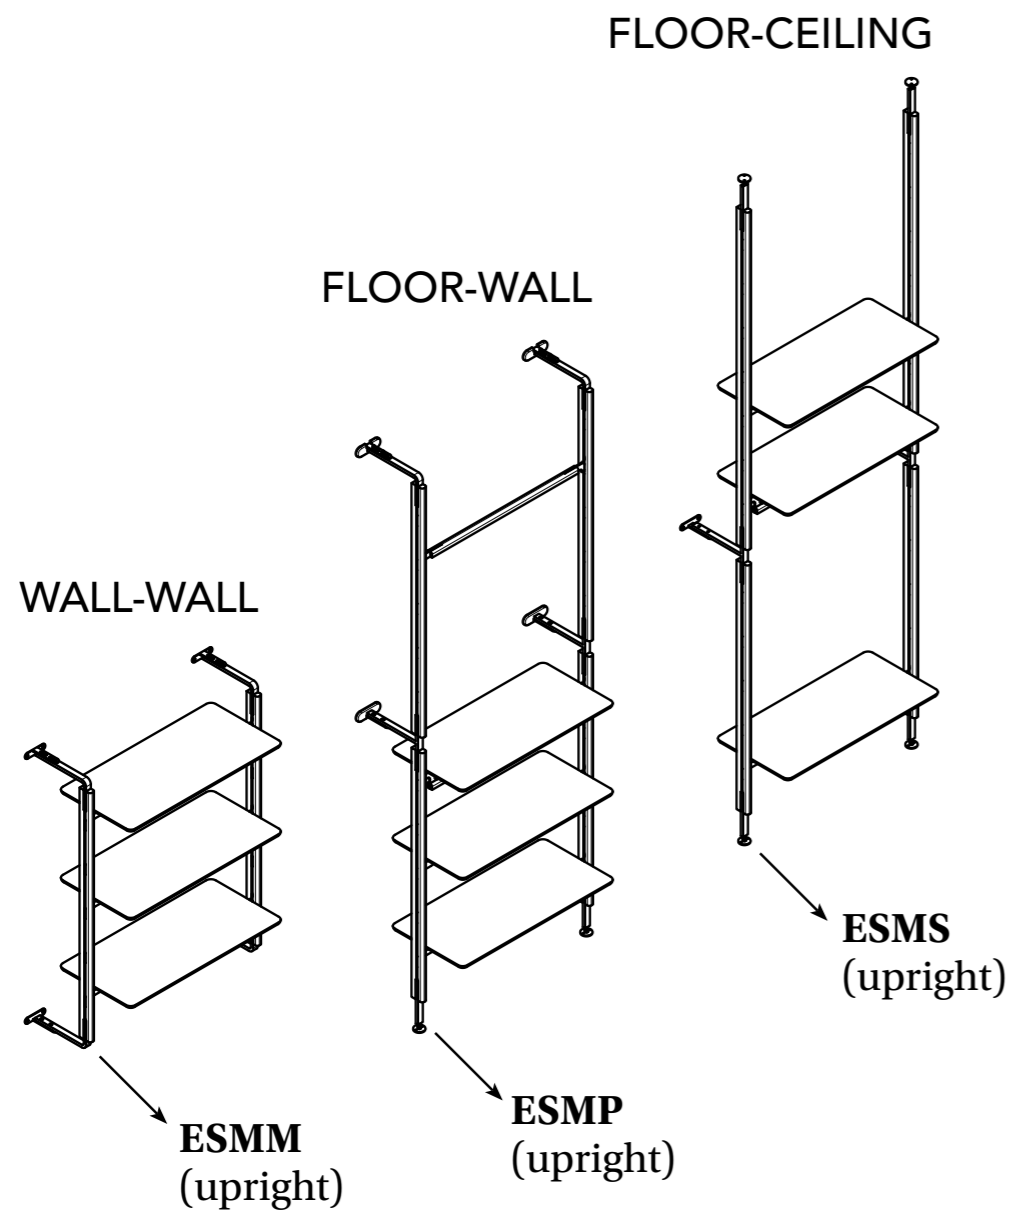

Upright in oak with metal elements painted Oro Anodic / shelves in white marble

STAND EUROSHOP

COLLECTION OVERVIEW

WALL SYSTEMS

ESS1
(without shelf)

MIDDLE UNITS

ESMIR

ESSC1

EST4

EST5

EST2

EST3

EST1

WALL SYSTEMS SPECIFICATIONS

“every single upright adjustable in height and depth”

STEPS