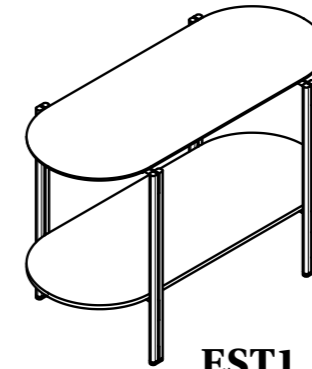

EST4

EST5

EST2

EST3

EST1

WALL SYSTEMS SPECIFICATIONS

“every single upright adjustable in height and depth”

STEPS

DEEP

DIMENSIONS

MIDDLE UNITS

* adjustable stender

WOOD FINISHES

BEECH

ASH

OAK