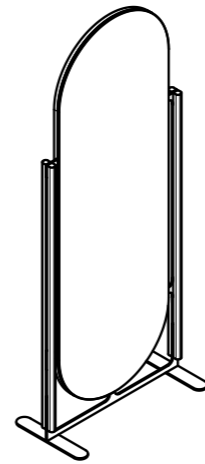

Upright in oak with metal elements painted Oro Anodic / shelves in white marble

STAND EUROSHOP

COLLECTION OVERVIEW

WALL SYSTEMS

ESS1
(without shelf)

MIDDLE UNITS

ESMIR

ESSC1

EST4

EST5

EST2

EST3

EST1

WALL SYSTEMS SPECIFICATIONS

“every single upright adjustable in height and depth”

STEPS