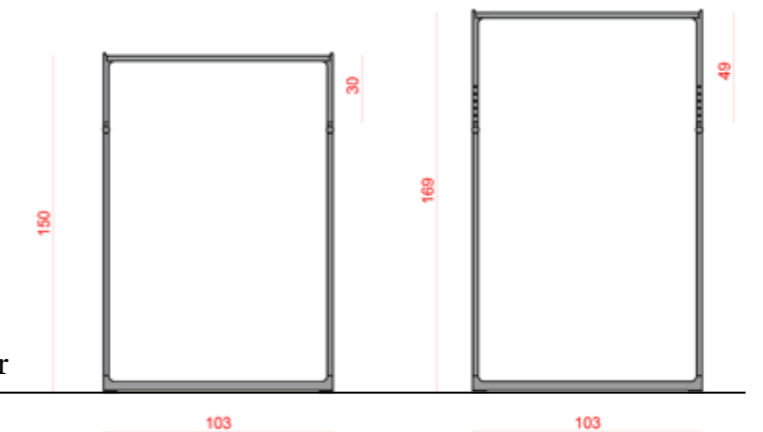

EST4

EST5

EST2

EST3

EST1

WALL SYSTEMS SPECIFICATIONS

“every single upright adjustable in height and depth”

STEPS

DEEP

DIMENSIONS

MIDDLE UNITS

* adjustable stender

WOOD FINISHES

BEECH

ASH

OAK