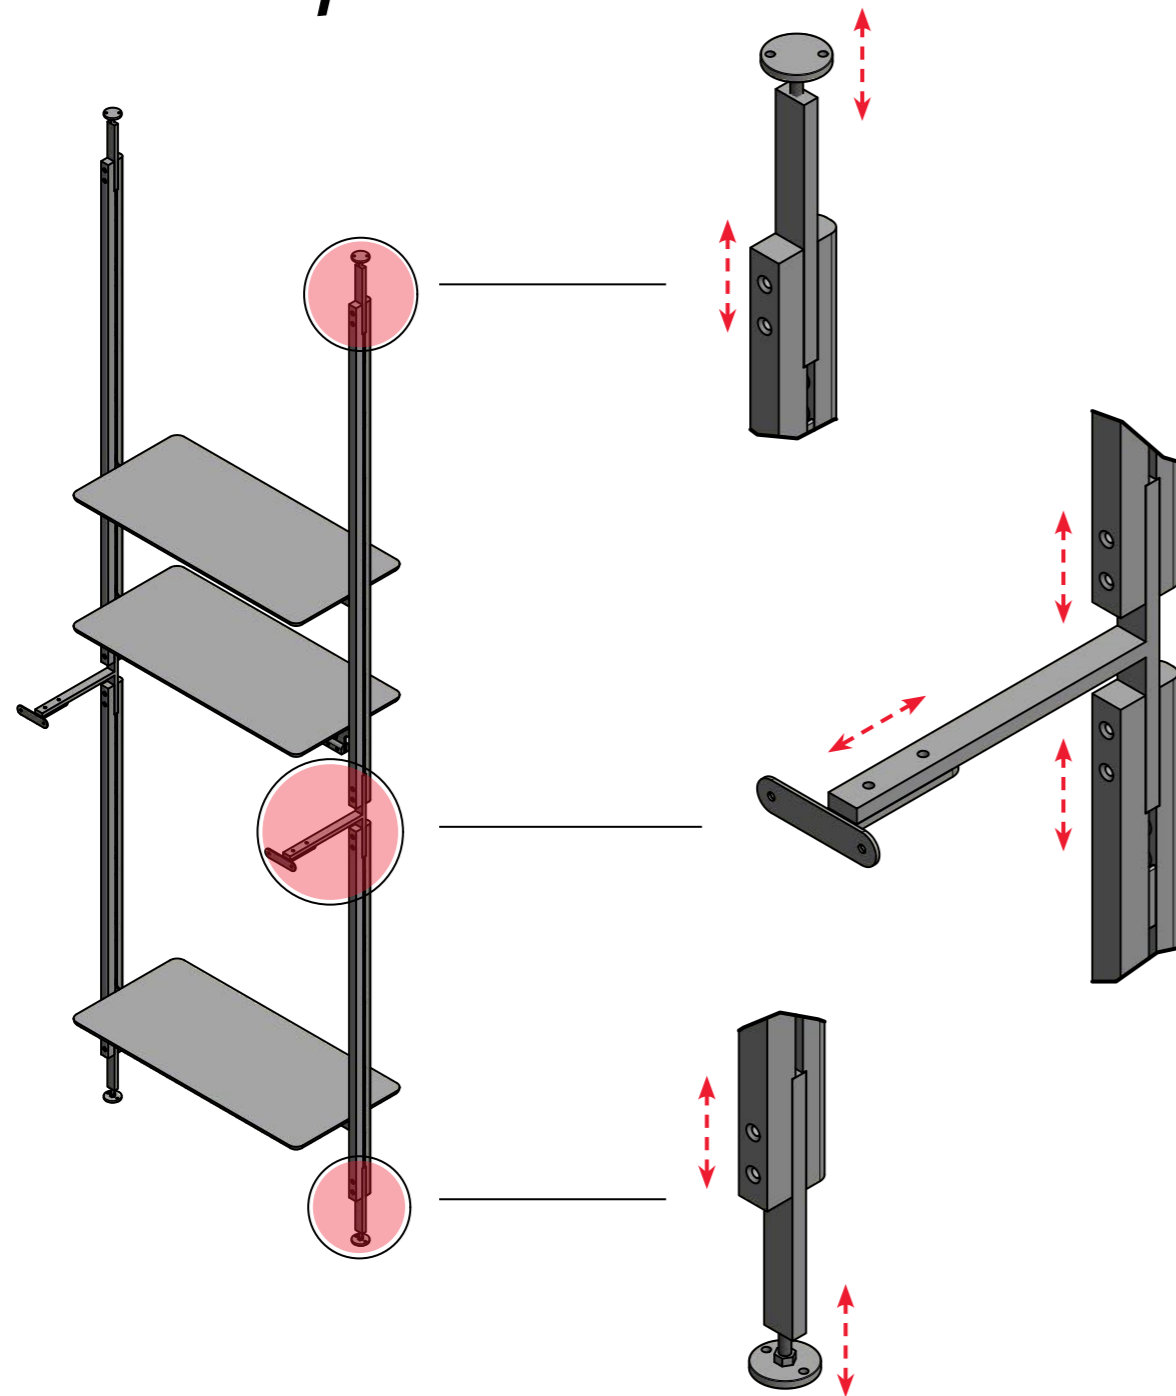

EST4

EST5

EST2

EST3

EST1

WALL SYSTEMS SPECIFICATIONS

“every single upright adjustable in height and depth”

STEPS

DEEP

DIMENSIONS

MIDDLE UNITS

* adjustable stender

WOOD FINISHES

BEECH

ASH

OAK