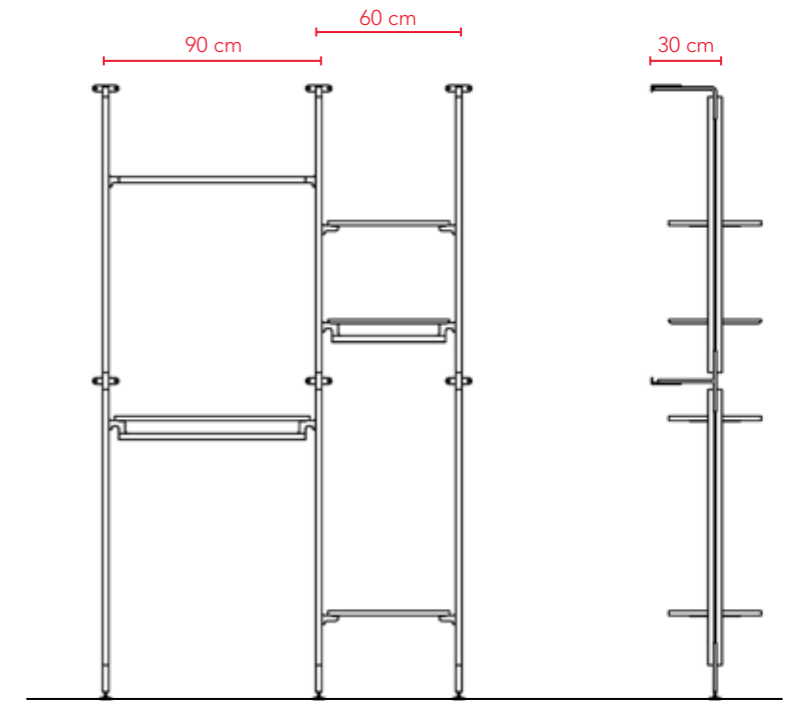

EST4

EST5

EST2

EST3

EST1

WALL SYSTEMS SPECIFICATIONS

“every single upright adjustable in height and depth”

STEPS

DEEP

DIMENSIONS

MIDDLE UNITS

* adjustable stender

WOOD FINISHES

BEECH

ASH

OAK