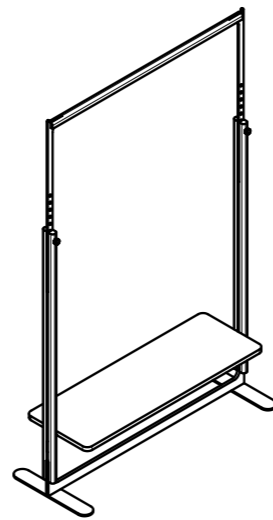

Upright in oak with metal elements painted Oro Anodic / shelves in white marble

STAND EUROSHOP

COLLECTION OVERVIEW

WALL SYSTEMS

ESS1
(without shelf)

MIDDLE UNITS

ESMIR

ESSC1

EST4

EST5

EST2

EST3

EST1

WALL SYSTEMS SPECIFICATIONS

“every single upright adjustable in height and depth”

STEPS