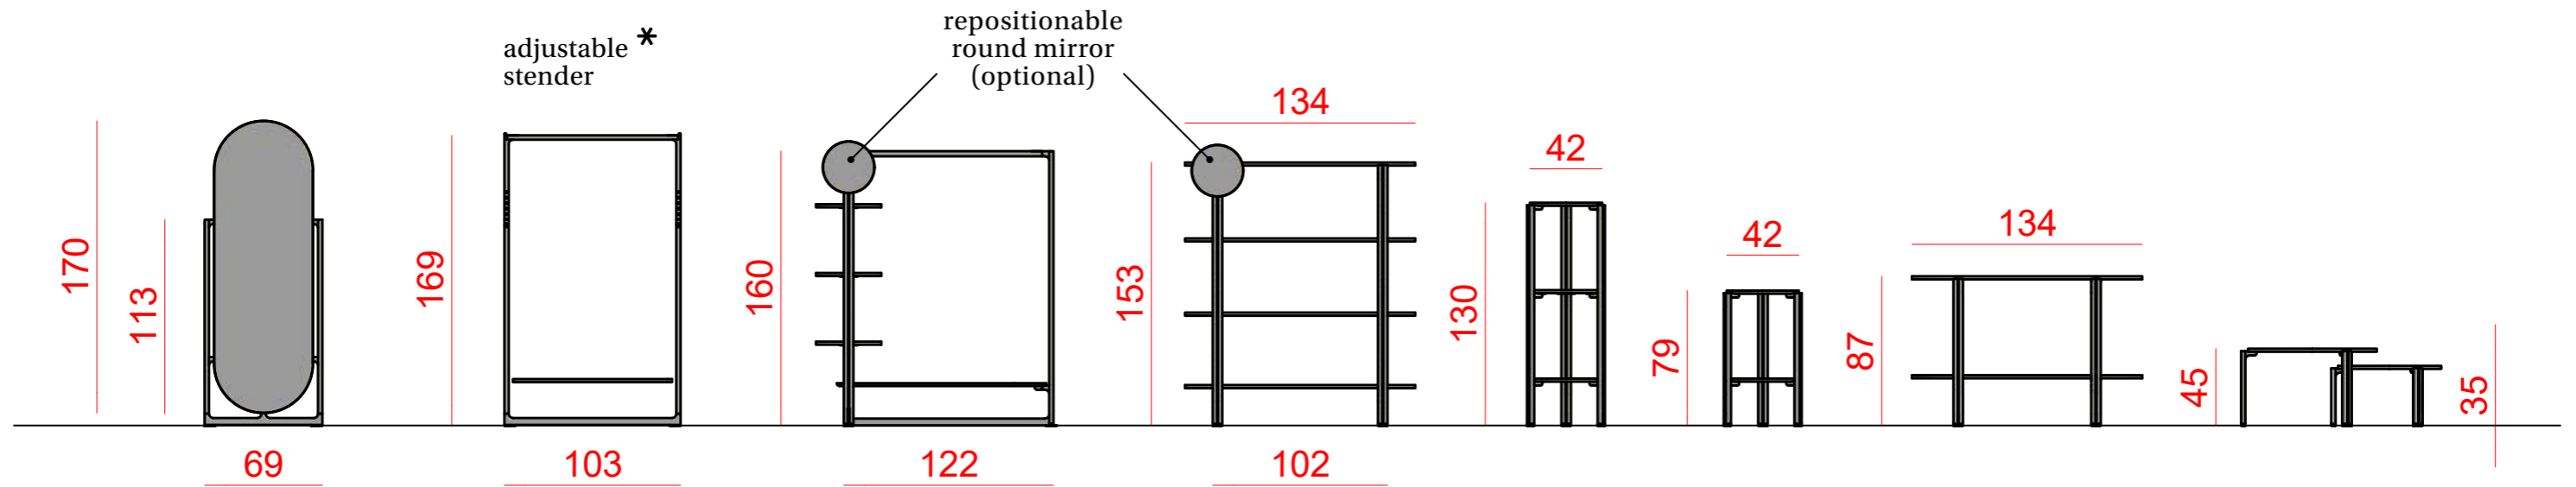

EST4

EST5

EST2

EST3

EST1

WALL SYSTEMS SPECIFICATIONS

“every single upright adjustable in height and depth”

STEPS

DEEP

DIMENSIONS

MIDDLE UNITS

* adjustable stender

WOOD FINISHES

BEECH

ASH

OAK