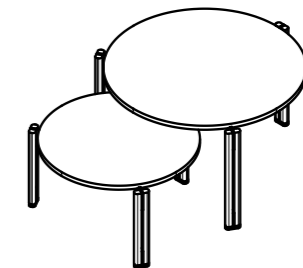

COLLECTION OVERVIEW

WALL SYSTEMS

ESS1
(without shelf)

MIDDLE UNITS

ESMIR

ESSC1

EST4

EST5

EST2

EST3

EST1