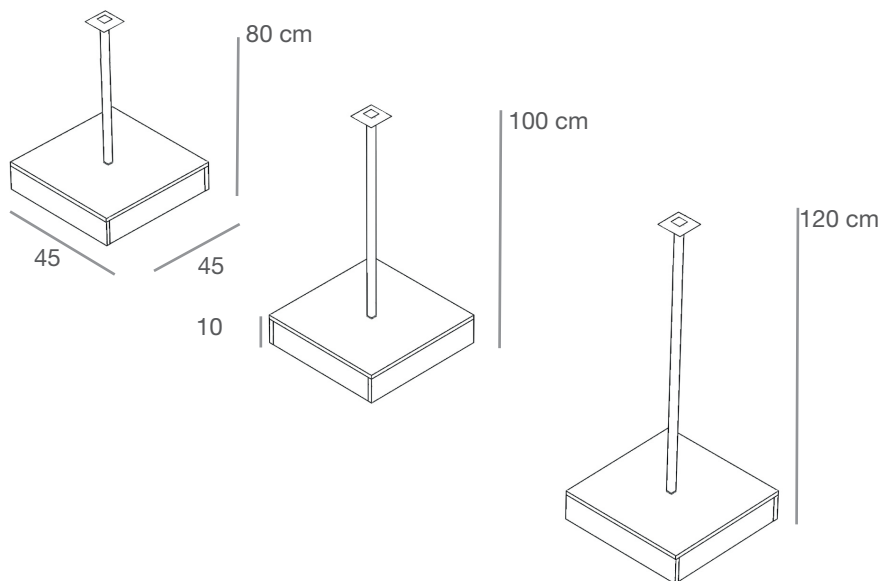

6EX1/L-N-EP

Podio espositivo con base in nobilitato lucido/opaco o rivestita in ecopelle
Supporto espositivo in acciaio spazzolato o ferro.
Display podium with base in matt/glossy or ecoleather covered chipboard
Display support in brushed steel or iron.
L.35 x P.35 x H.80 cm

6EX2/L-N-EP

Podio espositivo con base in nobilitato lucido/opaco o rivestita in ecopelle
Supporto espositivo in acciaio spazzolato o ferro.
Display podium with base in matt/glossy or ecoleather covered chipboard
Display support in brushed steel or iron.
L.35 x P.35 x H.100 cm

6EX 3/L-N-EP

Podio espositivo con base in nobilitato lucido/opaco o rivestita in ecopelle
Supporto espositivo in acciaio spazzolato o ferro.
Display podium with base in matt/glossy or ecoleather covered chipboard
Display support in brushed steel or iron.
L.35 x P.35 x H.120 cm