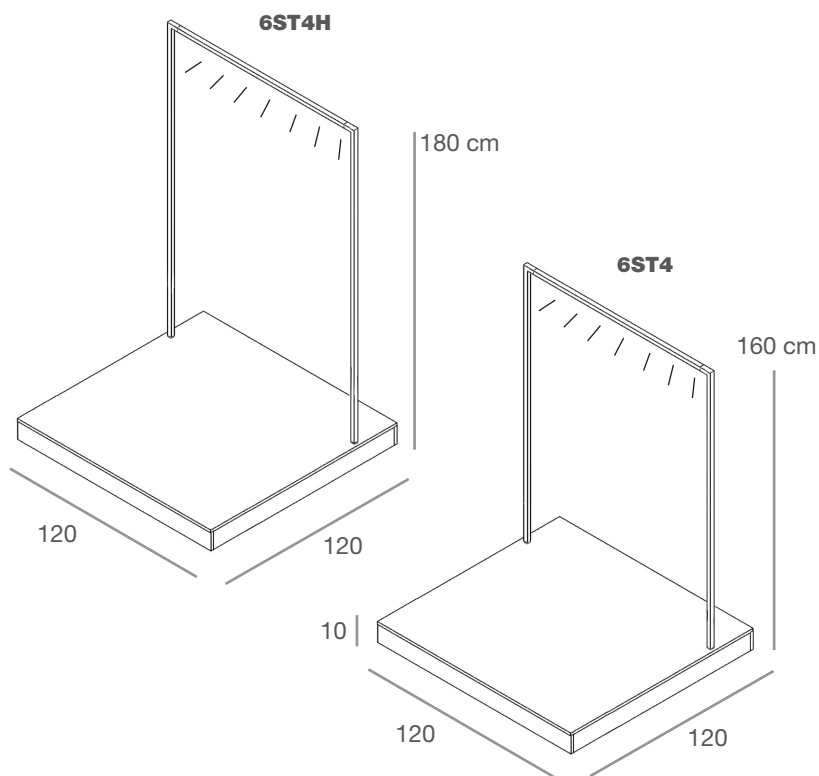

**6PLEX**

Espositore in plexiglass

*Plexiglass display*

L.25 x 25 x H.35 cm

**STENDERS**  
STENDERS

**6ST4/L-N-EP**

Stender con base in nobilitato lucido/opaco o rivestito in ecopelle  
Tubo appenderia in acciaio spazzolato o ferro con tecnologia LED  
*Stender with base in matt/glossy or ecoleather covered chipboard  
Crossbar tube in brushed steel or iron with LED technology*  
L.120 x P.120 x H.160 cm