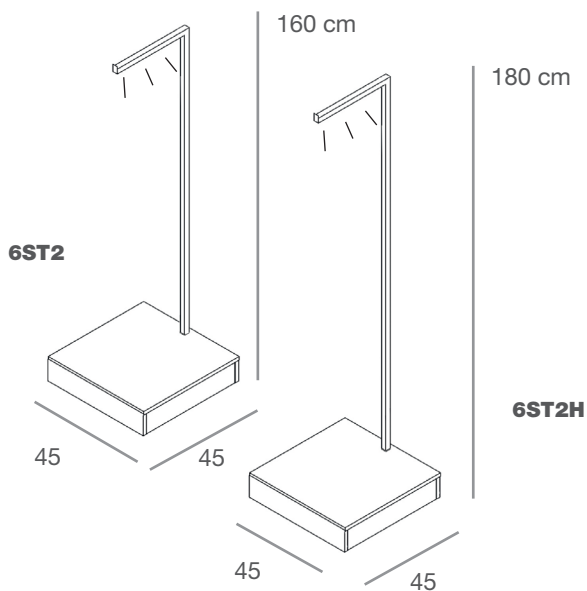

6ST2/L-N-EP

Stender con base in nobilitato lucido/opaco o rivestito in ecopelle
Tubo appenderia in acciaio spazzolato o ferro con tecnologia LED
Stender with base in matt/glossy or ecoleather covered chipboard
Crossbar tube in brushed steel or iron with LED technology
L.45 x P.45 x H.160 cm

6ST2/L-N-EP NOLED

Stender con base in nobilitato lucido/opaco o rivestito in ecopelle
Tubo appenderia in acciaio spazzolato o ferro
Stender with base in matt/glossy or ecoleather covered chipboard
Crossbar tube in brushed steel or iron
L.45 x P.45 x H.160 cm

6ST2H/L-N-EP

Stender con base in nobilitato lucido/opaco o rivestito in ecopelle
Tubo appenderia in acciaio spazzolato o ferro con tecnologia LED
Stender with base in matt/glossy or ecoleather covered chipboard
Crossbar tube in brushed steel or iron with LED technology
L.45 x P.45 x H.180 cm

6ST2H/L-N-EP NOLED

Stender con base in nobilitato lucido/opaco o rivestito in ecopelle
Tubo appenderia in acciaio spazzolato o ferro
Stender with base in matt/glossy or ecoleather covered chipboard
Crossbar tube in brushed steel or iron
L.45 x P.45 x H.180 cm