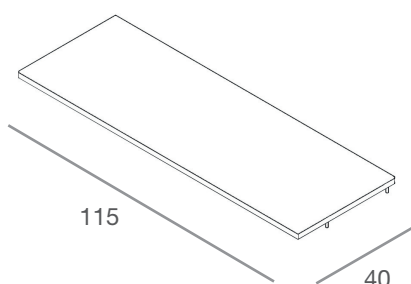

6ME/L-N

Mensola in nobilitato lucido o opaco con kit di quattro perni reggiripiano
Shelf in matt/glossy chipboard with kit of 4 holders
L.115 x P.40cm sp 18 mm