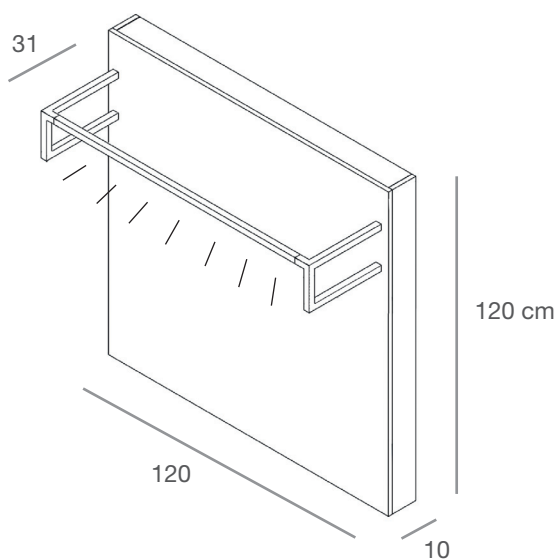

**ELEMENTI A PARETE**  
WALL ELEMENTS

**6PA1/L-N-EP**

Pannello in nobilitato lucido/opaco o rivestito in ecopelle  
Tubo appenderia in acciaio spazzolato o ferro con tecnologia LED  
*Panel in glossy/matt or ecoleather covered chipboard*  
*Crossbar tube in brushed steel or iron with LED technology*  
L.120 x H.120 cm