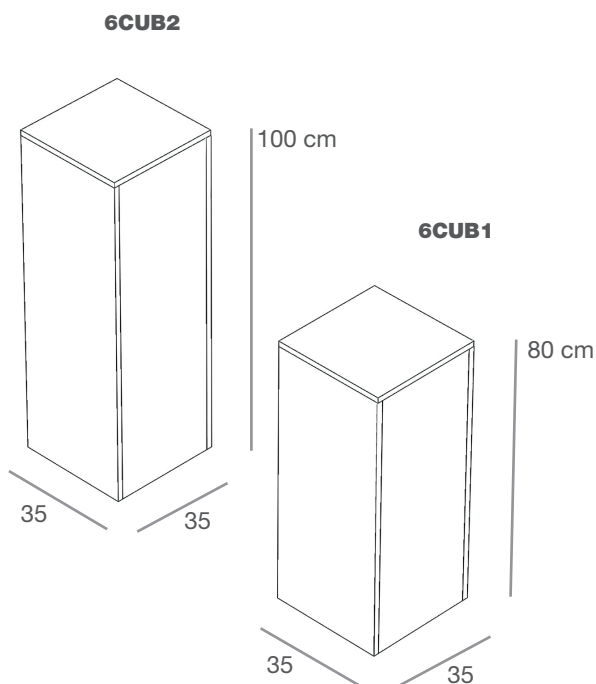

6CUB1/L-N-EP

Cubo in nobilitato lucido/opaco o rivestito in ecopelle
Cube in matt/glossy or ecoleather covered chipboard
L.35 x P.35 x H.80 cm

6CUB2/L-N-EP

Cubo in nobilitato lucido/opaco o rivestito in ecopelle
Cube in matt/glossy or ecoleather covered chipboard
L.35 x P.35 x H.100 cm