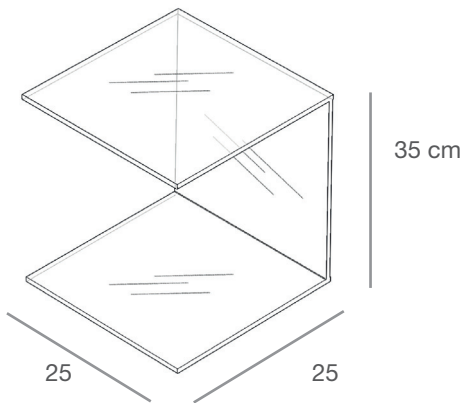

6PLEX

Espositore in plexiglass

Plexiglass display

L.25 x 25 x H.35 cm