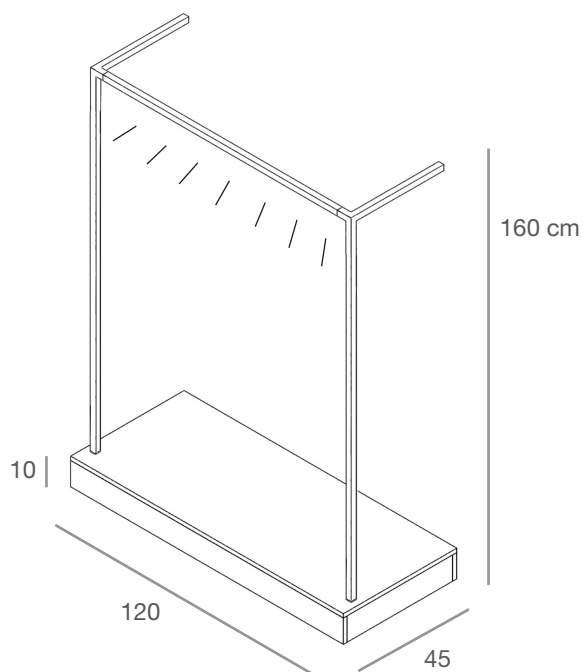

**PEDANE**  
PLATFORMS

**6PED1/L-N-EP**

Pedana in nobilitato lucido/opaco o rivestito in ecopelle  
Platform in matt/glossy or ecoleather covered chipboard  
L.120 x P.45 x H.10 cm

**6PED2/L-N-EP**

Pedana in nobilitato lucido o opaco o rivestito in ecopelle  
Platform in matt/glossy or ecoleather covered chipboard  
L.45 x P.45 x H. 10 cm

**ELEMENTI A PARETE**  
**WALL ELEMENTS**

**6PA3/L-N-EP**

Pannello in nobilitato lucido/opaco o rivestito in ecopelle  
Tubo appenderia in acciaio spazzolato o ferro con tecnologia LED  
*Panel in glossy/matt or ecoleather covered chipboard*  
*Crossbar tube in brushed steel or iron with LED technology*  
L.45 x H.120 cm

**6PAST/L-N-EP**

Base in nobilitato lucido/opaco o rivestito in ecopelle  
Tubo appenderia in acciaio spazzolato o ferro con tecnologia LED  
*Base in glossy/matt or ecoleather covered chipboard*  
*Crossbar tube in brushed steel or iron with LED technology*  
L.120 x P.45 x H.160 cm