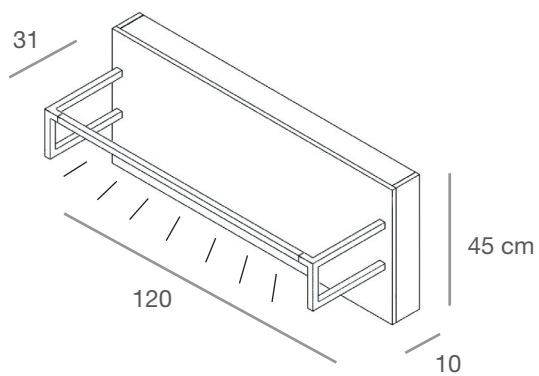

6PA2/L-N-EP

Pannello in nobilitato lucido/opaco o rivestito in ecopelle
Tubo appenderia in acciaio spazzolato o ferro con tecnologia LED
Panel in glossy/matt or ecoleather covered chipboard
Crossbar tube in brushed steel or iron with LED technology
L.120 x H.45 cm

6PA2/L-N-EP NOLED

Pannello in nobilitato lucido/opaco o rivestito in ecopelle
Tubo appenderia in acciaio spazzolato o ferro
Panel in glossy/matt or ecoleather covered chipboard
Crossbar tube in brushed steel or iron
L.120 x H.45 cm