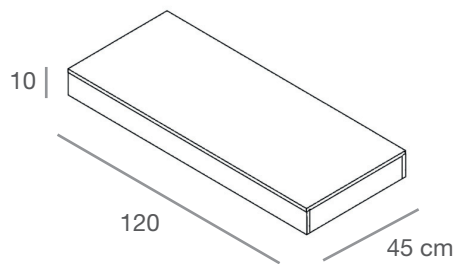

**PEDANE**  
PLATFORMS

**6PED1/L-N-EP**

Pedana in nobilitato lucido/opaco o rivestito in ecopelle  
Platform in matt/glossy or ecoleather covered chipboard  
L.120 x P.45 x H.10 cm

**6PED2/L-N-EP**

Pedana in nobilitato lucido o opaco o rivestito in ecopelle  
Platform in matt/glossy or ecoleather covered chipboard  
L.45 x P.45 x H. 10 cm