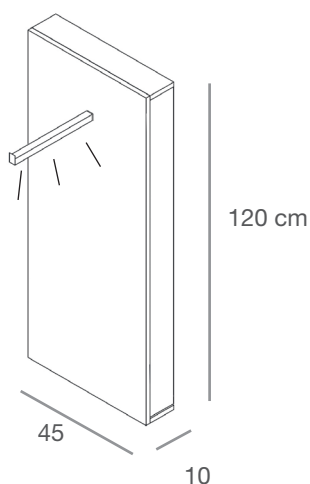

ELEMENTI A PARETE
WALL ELEMENTS

6PA3/L-N-EP

Pannello in nobilitato lucido/opaco o rivestito in ecopelle
Tubo appenderia in acciaio spazzolato o ferro con tecnologia LED
Panel in glossy/matt or ecoleather covered chipboard
Crossbar tube in brushed steel or iron with LED technology
L.45 x H.120 cm

6PA3/L-N-EP NOLED

Pannello in nobilitato lucido/opaco o rivestito in ecopelle
Tubo appenderia in acciaio spazzolato o ferro
Panel in glossy/matt or ecoleather covered chipboard
Crossbar tube in brushed steel or iron
L.45 x H.120 cm