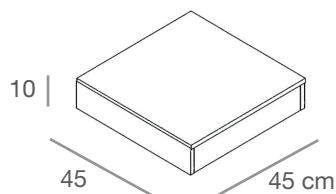

**PEDANE**  
PLATFORMS

**6PED1/L-N-EP**

Pedana in nobilitato lucido/opaco o rivestito in ecopelle  
Platform in matt/glossy or ecoleather covered chipboard  
L.120 x P.45 x H.10 cm

**6PED2/L-N-EP**

Pedana in nobilitato lucido o opaco o rivestito in ecopelle  
Platform in matt/glossy or ecoleather covered chipboard  
L.45 x P.45 x H. 10 cm