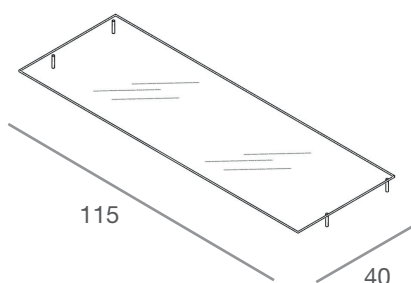

6MEV

Mensola in vetro temprato con kit di quattro perni reggiripiano
Tempered glass shelf with kit of 4 holders
L.115 x P. 40cm sp 8mm