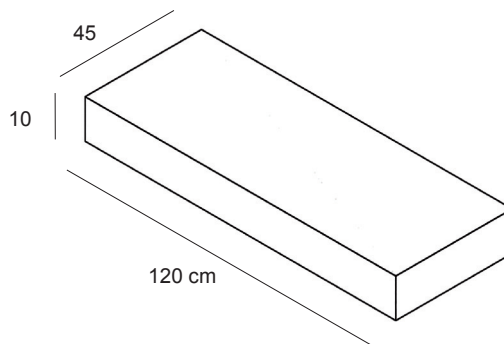

**PEDANA
PLATFORM**

7PED/L

Pedana in nobilitato lucido
Platform in glossy faced panel
L.120 x P.45 x H.10 cm

7PED/N

Pedana in nobilitato opaco
Platform in opaque faced panel
L.120 x P.45 x H.10 cm