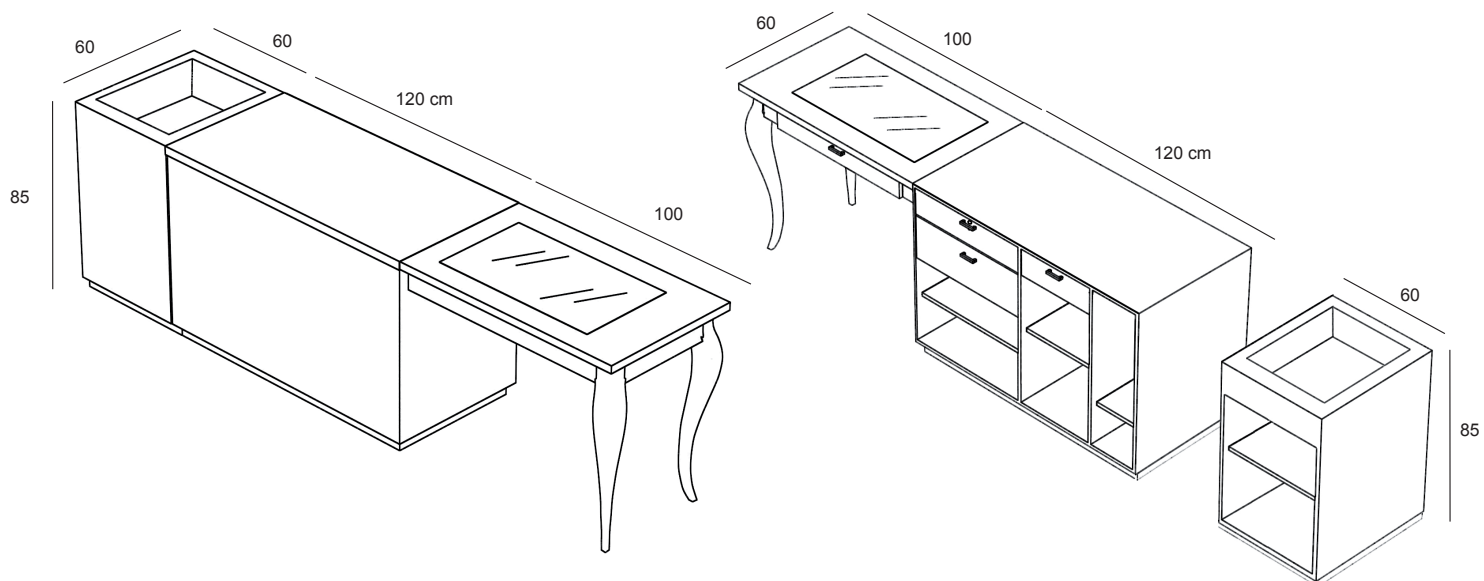

BANCHI CASSA
CASH COUNTERS

7BC2

Banco cassa Estruso
Struttura in nobilitato lucido
Cubi estrusi in nobilitato opaco
Cash counter
Structure in glossy faced panel
Internal cubes in opaque faced panel
L.160 x P.80 x H.10 cm

BANCHI CASSA
CASH COUNTERS

7BC1

Banco cassa Minotauro
Porzione tavolo in nobilitato lucido
Desk in nobilitato opaco
Cash counter "Minotauro"
Table side in glossy faced panel
Desk in opaque faced panel
L.220 x P.60 x H.85 cm

7BC1V/L

Vaso in nobilitato lucido con vani interni
con cesta impermeabile in ferro
per alloggiamento pianta
*Pot in glossy faced panel with internal
compartments with waterproof iron
basket for plant placement*
L.60 x P.60 x H.85 cm

7BC1V/N

Vaso in nobilitato opaco con vani interni
con cesta impermeabile in ferro
per alloggiamento pianta
*Pot in opaque faced panel with internal
compartments with waterproof iron
basket for plant placement*
L.60 x P.60 x H.85 cm