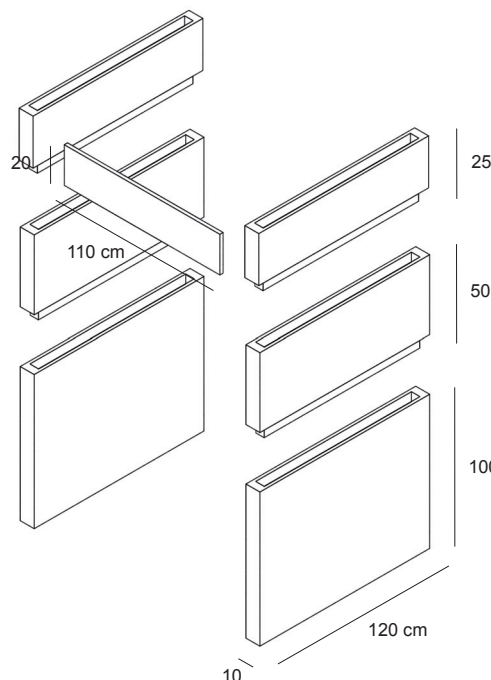

7CAM3/L
Modulo parete camerino
Finitura nobilitato lucido
*Fitting room module side wall
Glossy faced panel finishing*
L.10 x P.120 x H.25 cm

7CAM2/L
Modulo parete camerino
Finitura nobilitato lucido
*Fitting room module side wall
Glossy faced panel finishing*
L.10 x P.120 x H.50 cm

7CAM1/L
Modulo parete camerino
Finitura nobilitato lucido
*Fitting room module side wall
Glossy faced panel finishing*
L.10 x P.120 x H.100 cm