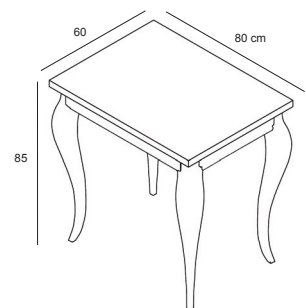

7PA4
Inserto intermedio in nobilitato opaco
Intermediate inset in opaque faced panel
L.120 x H.20 cm

7PA3
Inserto per top e fondo in nobilitato opaco
Inset for top and bottom in opaque faced panel
L.120 x H.15 cm

TAVOLI
TABLES

7TAV1/L

Tavolo matrioska grande con gambe tornite piano in nobilitato lucido, gambe laccate lucide
"Matrioska" large table with glossy lacqued legs and glossy faced top
L.160 x P.80 x H.85 cm

7TAV2/L

Tavolo matrioska medio con gambe tornite piano in nobilitato lucido, gambe laccate lucide
"Matrioska" medium table with glossy lacqued legs and glossy faced top
L.120 x P.50 x H.60 cm

7TD/L

Tavolo-desk con gambe tornite piano in nobilitato lucido, gambe laccate lucide
Desk-table with glossy lacqued legs and glossy faced top
L.80 x P.60 x H.85 cm