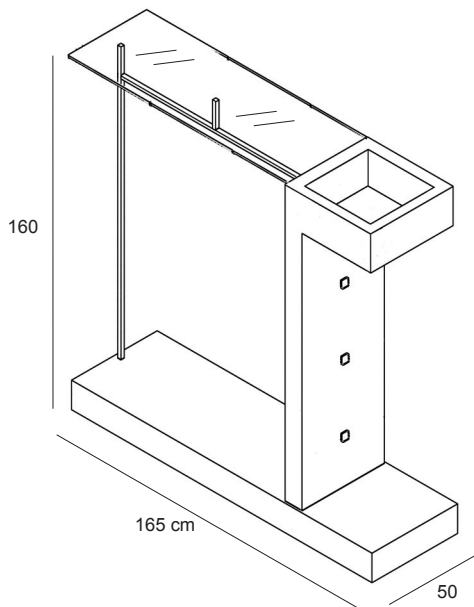

7TAV2/L

Tavolo matrioska medio con gambe tornite piano in nobilitato lucido, gambe laccate lucide
"Matrioska" medium table with glossy lacqued legs and glossy faced top
L.120 x P.50 x H.60 cm

7TD/L

Tavolo-desk con gambe tornite piano in nobilitato lucido, gambe laccate lucide
Desk-table with glossy lacqued legs and glossy faced top
L.80 x P.60 x H.85 cm

7TAV3/L

Tavolo matrioska piccolo con gambe tornite piano in nobilitato lucido, gambe laccate lucide
"Matrioska" small table with glossy lacqued legs and glossy faced top
L.100 x P.50 x H.40 cm

ISOLE
ISLANDS