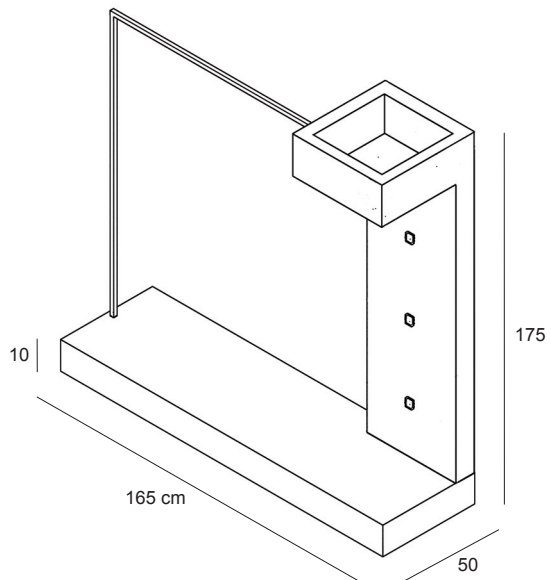

7ISB

Isola autoportante da parete in nobilitato lucido
Con tubo appenderia in metallo cromo lucido
Con cesta impermeabile in ferro per alloggiamento pianta
Mensola in vetro temperato (opzionale)
Self-standing island for wall in glossy faced panel
With crossbar in metal, glossy chromium finishing
With waterproof iron basket for plant placement
Tempered glass shelf (optional)
L.165 x P.50 x H.175 cm