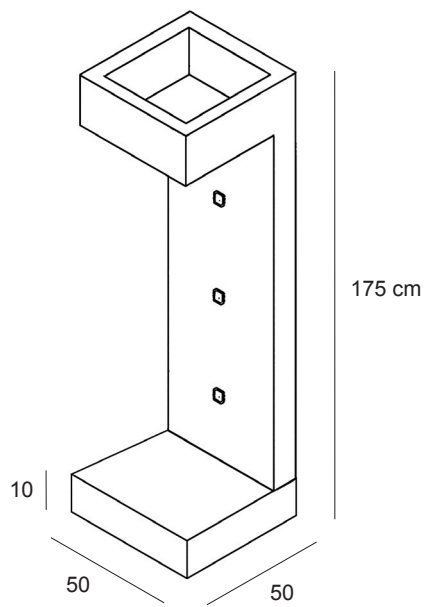

TOTEM
TOTEM

7T0

Totem da parete in nobilitato lucido
Con cesta impermeabile in ferro per alloggiamento pianta
Wall totem in glossy faced panel
With waterproof iron basket for plant placement
L.50 x P.50 x H.175 cm