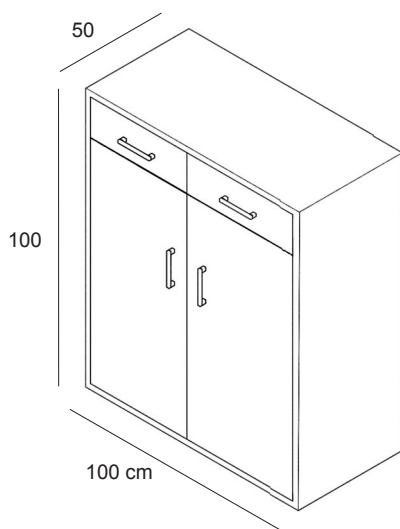

7RC/L

Modulo retro cassa in nobilitato lucido
Back-Cash module in glossy faced panel
L.100 x P.50 x H.100 cm

7RC/N

Modulo retro cassa in nobilitato opaco
Back-Cash module in opaque faced panel
L.100 x P.50 x H.100 cm