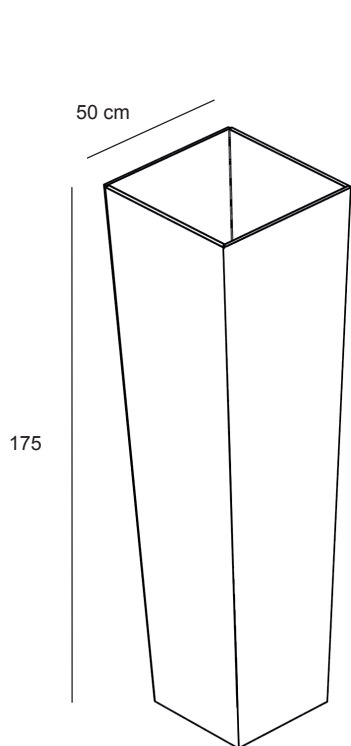

TOTEM
TOTEM

7T0

Totem da parete in nobilitato lucido
Con cesta impermeabile in ferro per alloggiamento pianta
Wall totem in glossy faced panel
With waterproof iron basket for plant placement
L.50 x P.50 x H.175 cm

STENDERS
STENDERS

7ST1

Base in nobilitato lucido
Tubo appenderia in metallo cromo lucido
Base in glossy faced panel
Crossbar tube in metal, glossy chromium finishing
L.120 x P.45 x H.160 cm

7ST2

Base in nobilitato lucido
Tubo appenderia in metallo cromo lucido
Base in glossy faced panel
Crossbar tube in metal, glossy chromium finishing
L.45 x P.45 x H.160 cm

**VASI
POTS**

7V1/L

Vaso in nobilitato lucido
Con cesta impermeabile in ferro
per alloggiamento pianta
*Pot in glossy faced panel
With waterproof iron basket
for plant placement*
H.175 x P.50 cm

7V1/N

Vaso in nobilitato opaco
Con cesta impermeabile in ferro
per alloggiamento pianta
*Pot in opaque faced panel
With waterproof iron basket f
or plant placement*
H.175 x P.50 cm