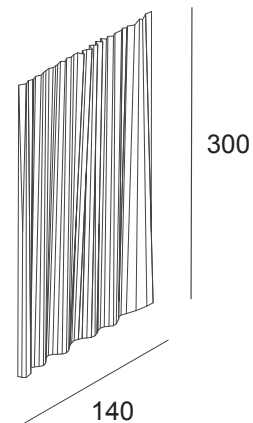

7TE/V
Tenda camerino doppia
in velluto stropicciato e taftà
*Double fitting room curtain
in velvet and taftà*
L.140 x H.300 cm

7GT
Gancio ferma tenda in metallo
Curtain hanger in metal
L.10 x P.10 cm

7GA
Gancio appendiabiti in metallo
Clothes hanger in metal
L.10 cm

**CAMERINO
FITTING ROOM**

7CAMF/L
Frontale camerino con tubo
tenda in metallo
Finitura nobilitato lucido
*Fitting room frontal
with curtain tube in metal
Glossy faced panel finishing*
L.110 x H.20 cm