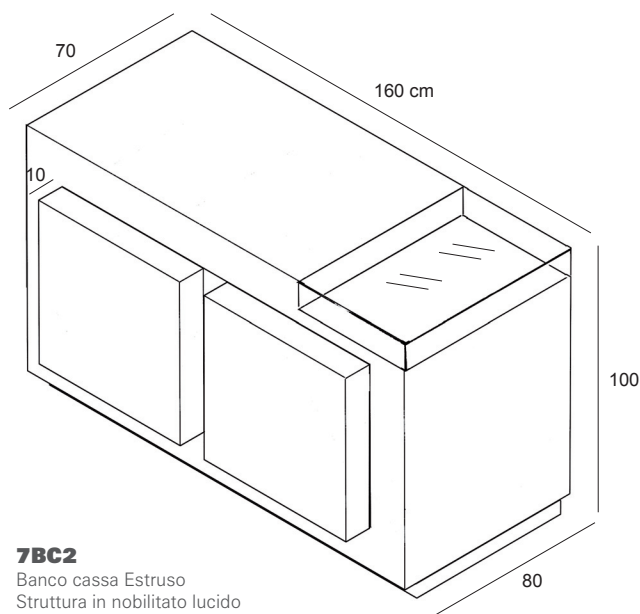

BANCHI CASSA
CASH COUNTERS

7BC2

Banco cassa Estruso
Struttura in nobilitato lucido
Cubi estrusi in nobilitato opaco
Cash counter
Structure in glossy faced panel
Internal cubes in opaque faced panel
L.160 x P.80 x H.10 cm

BANCHI CASSA
CASH COUNTERS

7BC1

Banco cassa Minotauro
Porzione tavolo in nobilitato lucido
Desk in nobilitato opaco
Cash counter "Minotauro"
Table side in glossy faced panel
Desk in opaque faced panel
L.220 x P.60 x H.85 cm

7BC1V/L

Vaso in nobilitato lucido con vani interni
con cesta impermeabile in ferro
per alloggiamento pianta
*Pot in glossy faced panel with internal
compartments with waterproof iron
basket for plant placement*
L.60 x P.60 x H.85 cm

7BC1V/N

Vaso in nobilitato opaco con vani interni
con cesta impermeabile in ferro
per alloggiamento pianta
*Pot in opaque faced panel with internal
compartments with waterproof iron
basket for plant placement*
L.60 x P.60 x H.85 cm