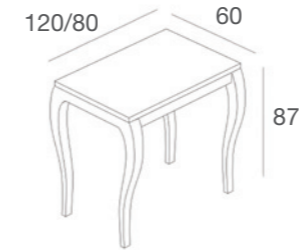

ZEROT1NB/L

Tavolo grande con gambe in stile "new barocco", piano in nobilitato lucido, gambe laccate lucide
Large table with glossy lacquered legs in "new barocco" style and top in glossy chipboard
L.160 x P.80 x H.87 cm