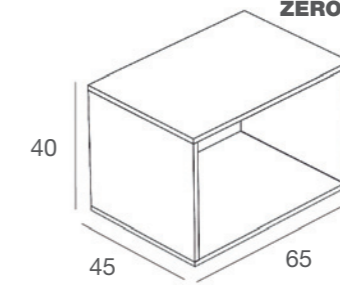

CUBI-PEDANE
CUBES-PLATFORMS

ZEROCUB/L

ZEROPED/L

ZEROCUB/L

Cubo in nobilitato verniciato lucido, rialzato con zoccolo
Cube in glossy chipboard, raised with baseboard
L.65 x P.45 x H.40 cm

ZEROPED/L

Pedana in nobilitato verniciato lucido, rialzato con zoccolo
Platform in glossy chipboard, raised with baseboard
L.65 x P.45 x H.4 cm