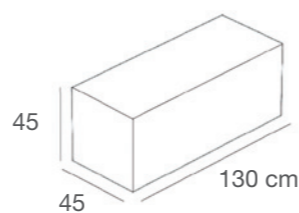

ZEROT1NC/LT

Tavolo grande con gambe in stile "new country", piano in nobilitato lucido, teca con vetro e cassetto, gambe laccate lucide
Large table with glossy lacquered legs in "new country" style and top in glossy chipboard with glass and drawer
L.160 x P.80 x H.87 cm

ZEROPOU\EPL - ZEROPOU/ST

Panca rivestita in ecopelle stampa cocodrillo lucido o laminato Vera Pietra
Bench covered with synthetic croc printed leather or Real Stone veneered
L.130 x P.45 x H.45 cm