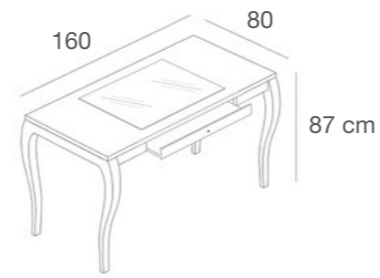

TAVOLI "NEW BAROCCO"
"NEW BAROCCO" TABLES