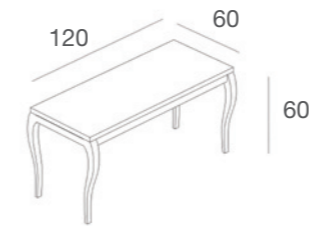

ZEROT120NB/L - ZEROT80NB/L

Tavolo desk con gambe in stile "new barocco", piano in nobilitato lucido, gambe laccate lucide
Desk table with glossy lacquered legs in "new barocco" style and top in glossy chipboard
L.120 x P.60 x H.87 cm
L.80 x P.60 x H.87 cm