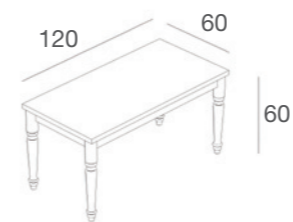

Tavolo grande con gambe in stile "new country", piano in nobilitato lucido, gambe laccate lucide
Large table with glossy lacquered legs in "new country" style and top in glossy chipboard
L.160 x P.80 x H.87 cm

ZEROT120NC/L - ZEROT80NC/L

Tavolo desk con gambe in stile "new country", piano in nobilitato lucido, gambe laccate lucide
Desk table with glossy lacquered legs in "new country" style and top in glossy chipboard
L.120 x P.60 x H.87 cm
L.80 x P.60 x H.87 cm