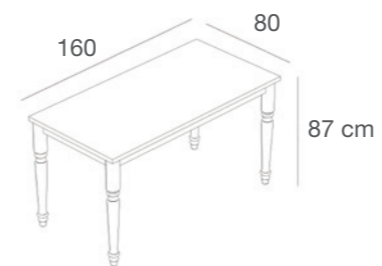

TAVOLI "NEW COUNTRY"
"NEW COUNTRY" TABLES

ZEROT1NC/LT

Tavolo grande con gambe in stile "new country", piano in nobilitato lucido, teca con vetro e cassetto, gambe laccate lucide
Large table with glossy lacquered legs in "new country" style and top in glossy chipboard with glass and drawer
L.160 x P.80 x H.87 cm

ZEROPOU\EPL - ZEROPOU/ST

Panca rivestita in ecopelle stampa cocodrillo lucido o laminato Vera Pietra
Bench covered with synthetic croc printed leather or Real Stone veneered
L.130 x P.45 x H.45 cm

ZEROT1NC/L

Tavolo grande con gambe in stile "new country", piano in nobilitato lucido, gambe laccate lucide
Large table with glossy lacquered legs in "new country" style and top in glossy chipboard
L.160 x P.80 x H.87 cm

ZEROT120NC/L - ZEROT80NC/L

Tavolo desk con gambe in stile "new country", piano in nobilitato lucido, gambe laccate lucide
Desk table with glossy lacquered legs in "new country" style and top in glossy chipboard
L.120 x P.60 x H.87 cm
L.80 x P.60 x H.87 cm

ZEROT2NC/L

Tavolo matrioska medio con gambe in stile "new country", piano in nobilitato lucido, gambe laccate lucide
"Matrioska" medium table with glossy lacquered legs in "new country" style and top in glossy chipboard
L.120 x P.60 x H.60 cm

ZEROT3NC/L

Tavolo matrioska piccolo con gambe in stile "new country", piano in nobilitato lucido, gambe laccate lucide
"Matrioska" small table with glossy lacquered legs in "new country" style and top in glossy chipboard
L.90 x P.50 x H.40 cm