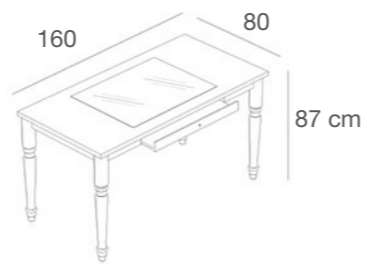

TAVOLI "NEW COUNTRY"
"NEW COUNTRY" TABLES