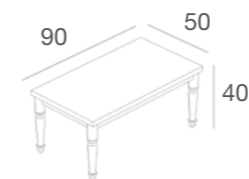

ZEROT2NC/L

Tavolo matrioska medio con gambe in stile "new country", piano in nobilitato lucido, gambe laccate lucide
"Matrioska" medium table with glossy lacquered legs in "new country" style and top in glossy chipboard
L.120 x P.60 x H.60 cm

ZEROT3NC/L

Tavolo matrioska piccolo con gambe in stile "new country", piano in nobilitato lucido, gambe laccate lucide
"Matrioska" small table with glossy lacquered legs in "new country" style and top in glossy chipboard
L.90 x P.50 x H.40 cm