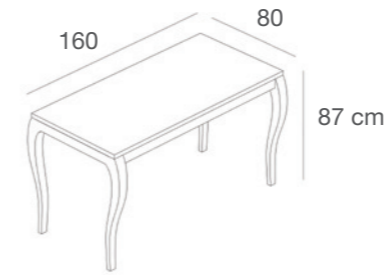

TAVOLI "NEW BAROCCO"
"NEW BAROCCO" TABLES

ZEROT1NB/LT

Tavolo grande con gambe in stile "new barocco", piano in nobilitato verniciato lucido, teca con vetro e cassetto, gambe laccate lucide
Large table with glossy lacquered legs in "new barocco" style and top in glossy chipboard with glass window and drawer
L.160 x P.80 x H.87 cm

ZEROPOU\EPL - ZEROPOU/ST

Panca rivestita in ecopelle stampa coccodrillo lucido o laminato Vera Pietra
Bench covered with synthetic croc printed leather or Real Stone veneered
L.130 x P.45 x H.45 cm

ZEROT1NB/L

Tavolo grande con gambe in stile "new barocco", piano in nobilitato lucido, gambe laccate lucide
Large table with glossy lacquered legs in "new barocco" style and top in glossy chipboard
L.160 x P.80 x H.87 cm

ZEROT120NB/L - ZEROT80NB/L

Tavolo desk con gambe in stile "new barocco", piano in nobilitato lucido, gambe laccate lucide
Desk table with glossy lacquered legs in "new barocco" style and top in glossy chipboard
L.120 x P.60 x H.87 cm
L.80 x P.60 x H.87 cm

ZEROT2NB/L

Tavolo matrioska medio con gambe in stile "new barocco", piano in nobilitato lucido, gambe laccate lucide
"Matrioska" medium table with glossy lacquered legs in "new barocco" style and top in glossy chipboard
L.120 x P.60 x H.60 cm

ZEROT3NB/L

Tavolo matrioska piccolo con gambe in stile "new barocco", piano in nobilitato lucido, gambe laccate lucide
"Matrioska" small table with glossy lacquered legs in "new barocco" style and top in glossy chipboard
L.90 x P.50 x H.40 cm