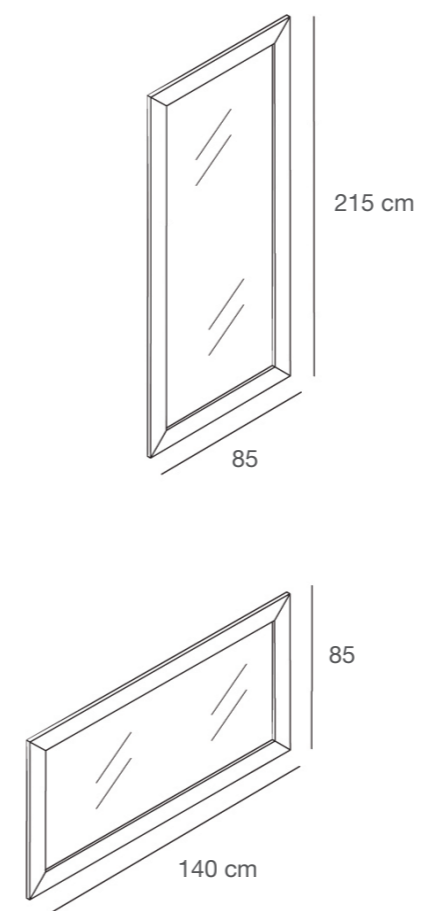

VASI - ISOLE - SPECCHI
POTS - MIDDLE UNITS - MIRRORS

ZEROV1/L-N
Vaso in nobilitato lucido - opaco
Con cesta impermeabile in ferro per alloggiamento pianta
Pot in glossy - matt chipboard
With waterproof iron basket for plant placement
H.175 x P.50 cm

ZEROV2/L-N
Vaso in nobilitato lucido - opaco
Con cesta impermeabile in ferro per alloggiamento pianta
Pot in glossy - matt chipboard
With waterproof iron basket for plant placement
H.120 x P.50 cm

ZEROV3/L-N
Vaso in nobilitato lucido - opaco
Con cesta impermeabile in ferro per alloggiamento pianta
Pot in glossy - matt chipboard
With waterproof iron basket for plant placement
H.90 x P.45 cm

ZEROIS/LEPL - ZEROIS/ST
Isola autoportante in nobilitato lucido con due cremagliere e due inserti rivestiti in ecopelle lucida o laminato Vera Pietra
Self-standing unit in glossy chipboard with two racks and double sided top insert in synthetic glossy leather or Real Stone veneered
L.70 x P.50 x H.170 cm

ZEROMR1/O
Specchio con cornice damasco in finitura dorata
Damasco mirror with golden finishing frame
L.85 x H.215 cm

ZEROMR1/A
Specchio con cornice damasco in finitura argento
Damasco mirror with silver finishing frame
L.85 x H.215 cm

ZEROMR1/L
Specchio con cornice damasco laccato (BIANCO/NERO)
Damasco mirror with painted (WHITE/BLACK) frame
L.85 x H.215 cm

ZEROMR2/O
Specchio con cornice damasco in finitura dorata
Damasco mirror with golden finishing frame
L.140 x H.85 cm

ZEROMR2/A
Specchio con cornice damasco in finitura argento
Damasco mirror with silver finishing frame
L.140 x H.85 cm

ZEROMR2/L
Specchio con cornice damasco laccato (BIANCO/NERO)
Damasco mirror with painted (WHITE/BLACK) frame
L.140 x H.85 cm