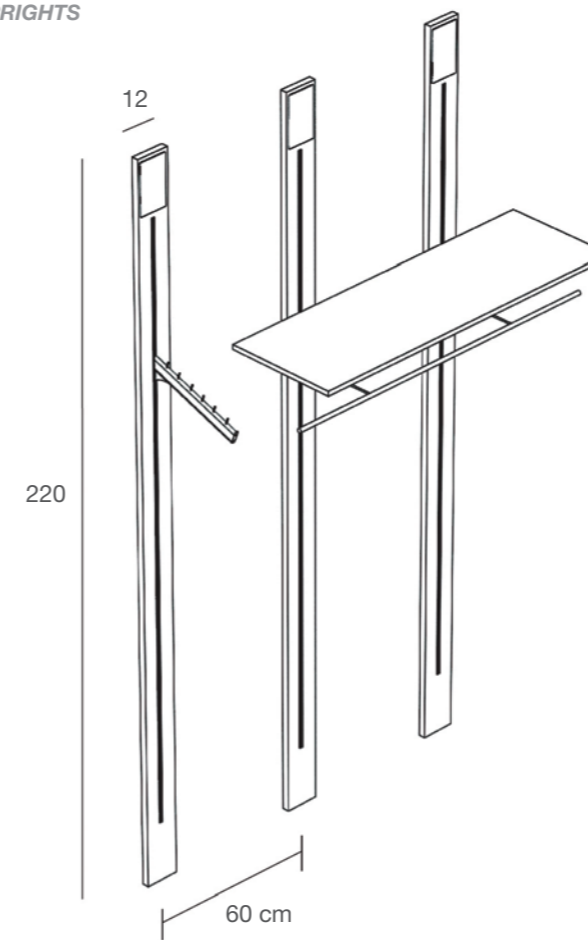

MONTANTI
UPRIGHTS

ZEROM/LEPL - ZEROM/ST

Montante in nobilitato lucido con inserto frontale rivestito in ecopelle stampa coccodrillo lucida, o Vera Pietra
Upright in glossy chipboard with frontal insert in synthetic croc printed leather, or Real Stone veneer
L.12 x H.220 cm

CUBI-PEDANE
CUBES-PLATFORMS

ZEROCUB/L

ZEROPED/L

ZEROCUB/L

Cubo in nobilitato verniciato lucido, rialzato con zoccolo
Cube in glossy chipboard, raised with baseboard
L.65 x P.45 x H.40 cm

ZEROPED/L

Pedana in nobilitato verniciato lucido, rialzato con zoccolo
Platform in glossy chipboard, raised with baseboard
L.65 x P.45 x H.4 cm