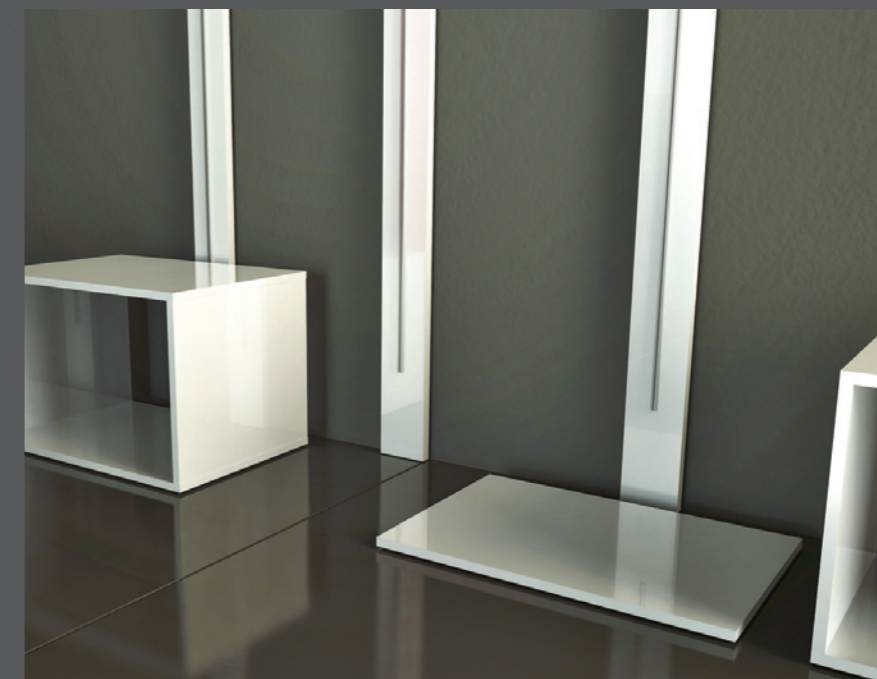

CUBI-PEDANE
CUBES-PLATFORMS

ZEROCUB/L

ZEROPED/L

ZEROCUB/L

Cubo in nobilitato verniciato lucido, rialzato con zoccolo
Cube in glossy chipboard, raised with baseboard
L.65 x P.45 x H.40 cm

ZEROPED/L

Pedana in nobilitato verniciato lucido, rialzato con zoccolo
Platform in glossy chipboard, raised with baseboard
L.65 x P.45 x H.4 cm