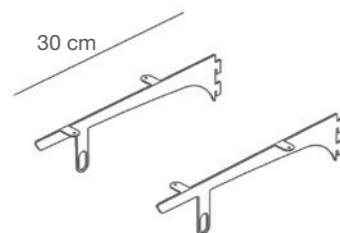

ZEROBAP
Barra appenderia finitura cromo opaco
Hanging bar matt chrome finishing
L.115 cm

ZERORM/L
Coppia staffe reggimensola per legno finitura cromo opaco
Pair of wooden shelf brackets in matt chrome finishing
L.30 cm