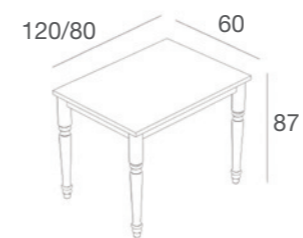

ZEROT1NC/L

Tavolo grande con gambe in stile "new country", piano in nobilitato lucido, gambe laccate lucide
Large table with glossy lacquered legs in "new country" style and top in glossy chipboard
L.160 x P.80 x H.87 cm