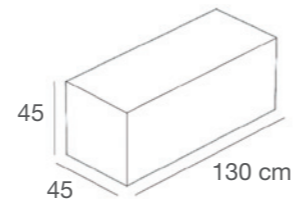

ZEROT1NB/LT

Tavolo grande con gambe in stile "new barocco", piano in nobilitato verniciato lucido, teca con vetro e cassetto, gambe laccate lucide
Large table with glossy lacquered legs in "new barocco" style and top in glossy chipboard with glass window and drawer
L.160 x P.80 x H.87 cm

ZEROPOU\EPL - ZEROPOU/ST

Panca rivestita in ecopelle stampa coccodrillo lucido o laminato Vera Pietra
Bench covered with synthetic croc printed leather or Real Stone veneered
L.130 x P.45 x H.45 cm