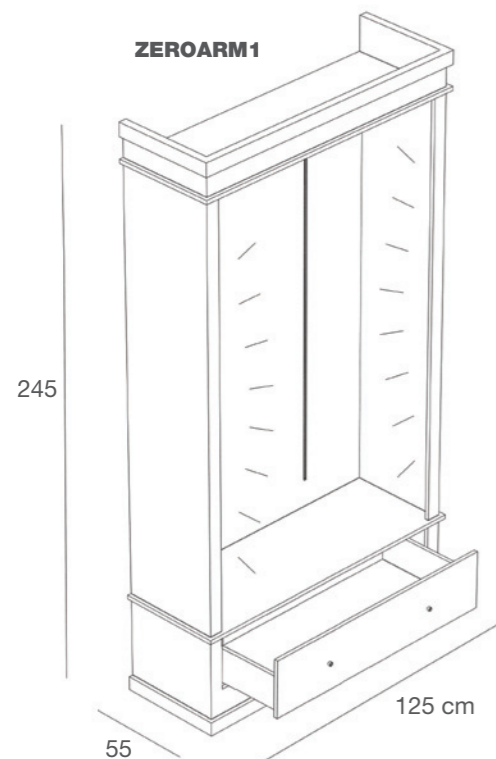

ZEROARM1

ZEROARM1/L

Armadio con sistema a cremagliera, base con cassetti in nobilitato lucido e predisposizione per illuminazione interna
Wardrobe with rack system, base with drawers in glossy chipboard and internal light system setting
L.125 x P.45 x H.245 cm

ZEROARM2/L

Armadio con mensole riposizionabili in nobilitato lucido e predisposizione per illuminazione interna
Wardrobe with adjustable shelves in faced glossy panel and internal light system setting
L.185 x P.55 x H.245 cm

ZEROARM3/L

Armadio con mensole riposizionabili in nobilitato lucido e predisposizione per illuminazione interna
Wardrobe with adjustable shelves in faced glossy panel and internal light system setting
L.125 x P.55 x H.245 cm

ZEROARMBAR

Barra appenderia cromo opaco per Armadio Linea Zero
Hanging rail matt chrome for Wardrobe LineaZero
L.60 cm

ZEROKITLED

Kit led per armadi Linea Zero, composto da n.1 profilo LED ad angolo e n.1 trasformatore. Luce naturale 4000K
Led Kit for Wardrobes Linea Zero with n.1 LED lightrail 4000K and n.1 power supply