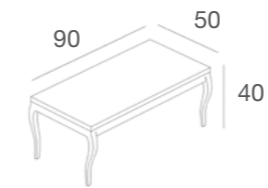

ZEROT2NB/L

Tavolo matrioska medio con gambe in stile "new barocco", piano in nobilitato lucido, gambe laccate lucide
"Matrioska" medium table with glossy lacquered legs in "new barocco" style and top in glossy chipboard
L.120 x P.60 x H.60 cm

ZEROT3NB/L

Tavolo matrioska piccolo con gambe in stile "new barocco", piano in nobilitato lucido, gambe laccate lucide
"Matrioska" small table with glossy lacquered legs in "new barocco" style and top in glossy chipboard
L.90 x P.50 x H.40 cm