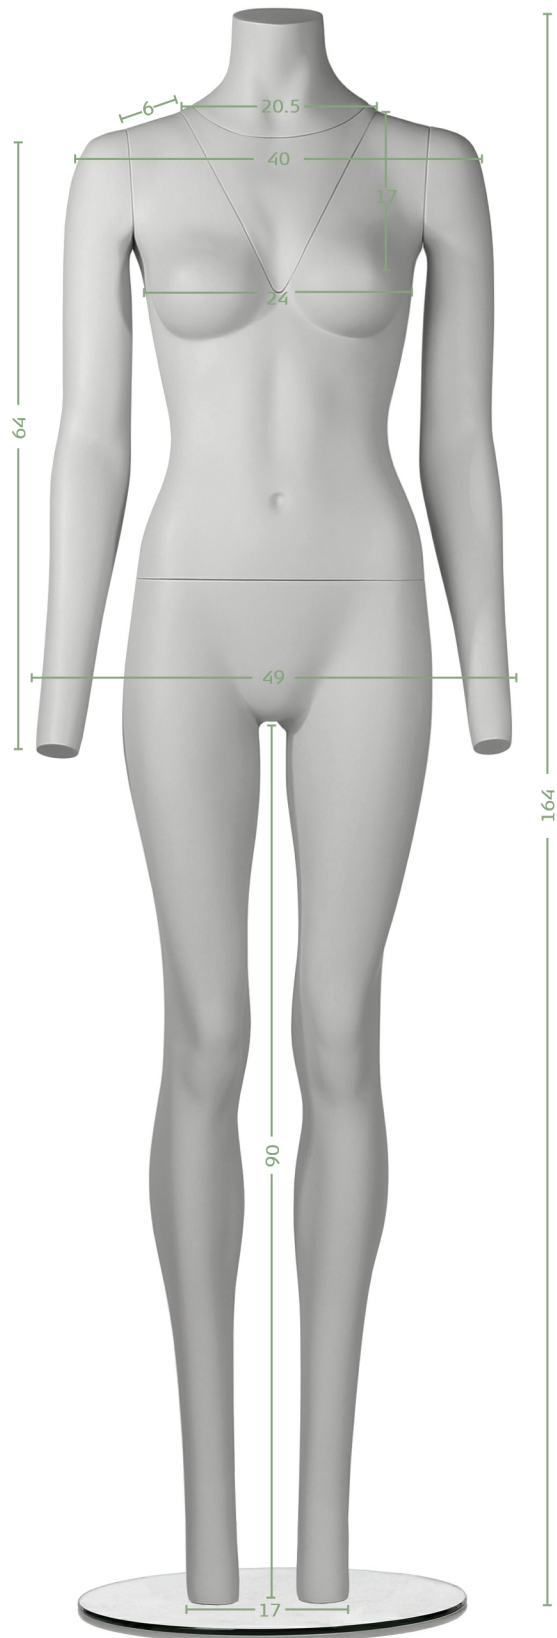

Packshot Slim Fit

Include: Flexible Huddle presenter, Short magnetic arm piece, T-shirt magnetic arm piece

Female Slim Fit specifications

Height	164 cm
Chest 1	85 cm
Chest 2	72 cm
Waist	63 cm
Hip	89 cm

All dimensions are approximate