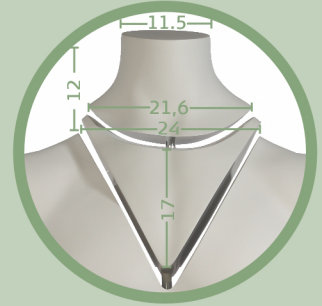

Packshot Slim Fit

Include: Flexible Huddle presenter, Short magnetic arm piece, T-shirt magnetic arm piece

Male Slim Fit specifications

Height	183 cm
Chest	93 cm
Waist	81 cm
Hip	96 cm

All dimensions are approximate